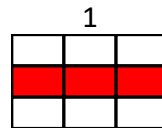

## Double Fancy 7's

	\$100.00		\$1.20
	\$40.00		\$0.80
	\$10.00	ANY 7    ANY 7    ANY 7	\$0.60
	\$5.00	ANY BAR    ANY BAR    ANY BAR	\$0.30
	\$2.50	ANY 3 MIXED    ANY 3 MIXED    ANY 3 MIXED	\$0.20

The pays above are the pays awarded at minimum bet. The payable values at bets other than minimum are calculated by multiplying the bet multiplier by the payable values listed above.

This payline is permanently active. Only the highest win is paid per payline. All wins pay left to right on adjacent reels beginning with the leftmost reel.