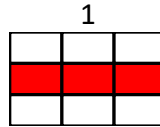

This payline is permanently active. Only the highest win is paid per payline. All payline wins are paid Left to Right only.