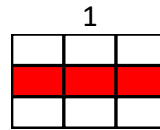

Empire of Wilds

	\$50.00	ANY 7	ANY 7	ANY 7	\$1.25		
	\$25.00				\$1.00		
ANY WILD	ANY WILD	ANY WILD	\$10.00				\$0.75
	\$5.00				\$0.50		
	\$2.50	ANY BAR	ANY BAR	ANY BAR	\$0.25		

The pays above are the pays awarded at minimum bet. The payable values at bets other than minimum are calculated by multiplying the bet multiplier by the payable values listed above.

This payline is permanently active. Only the highest win is paid per payline. All wins pay left to right on adjacent reels beginning with the leftmost reel.

User Interface

'+' / '-' buttons increase / decrease the bet value — the bet value is the total bet per game round.

Starts a game round at the current bet value.

Displays the autoplay options.

Stops the autoplay session.

The numerical value displayed within the button shows the number of autoplay game rounds remaining.